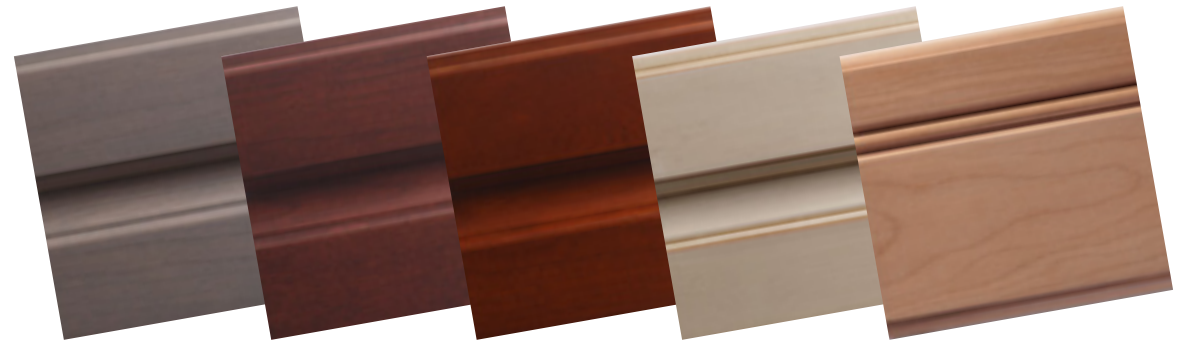

FOG

HAZELNUT

HONEY

JAMESTOWN

LIME