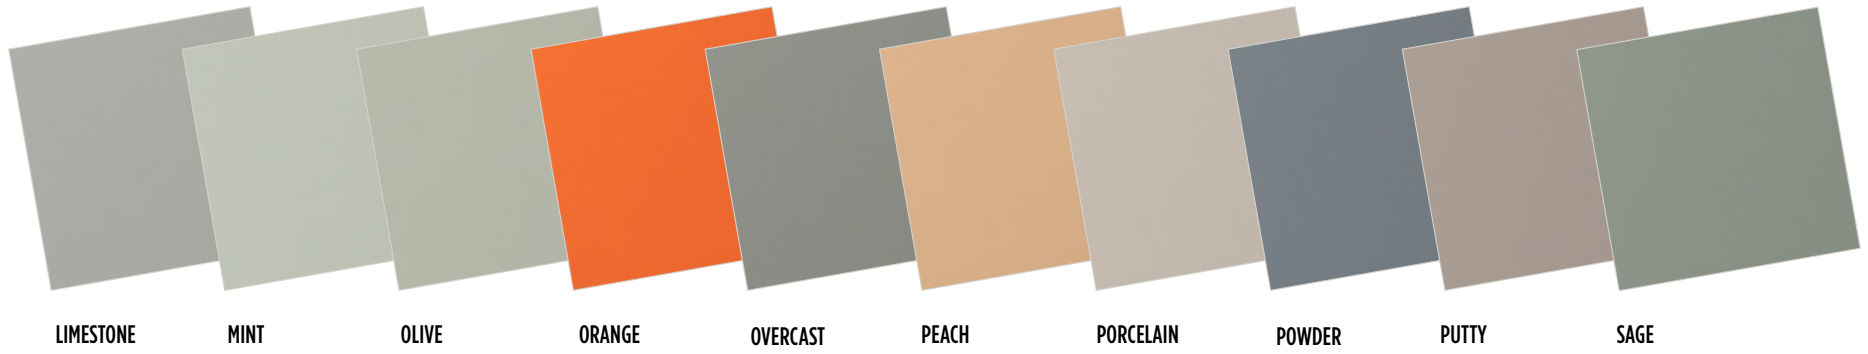

LIMESTONE MINT OLIVE ORANGE OVERCAST PEACH PORCELAIN POWDER PUTTY SAGE