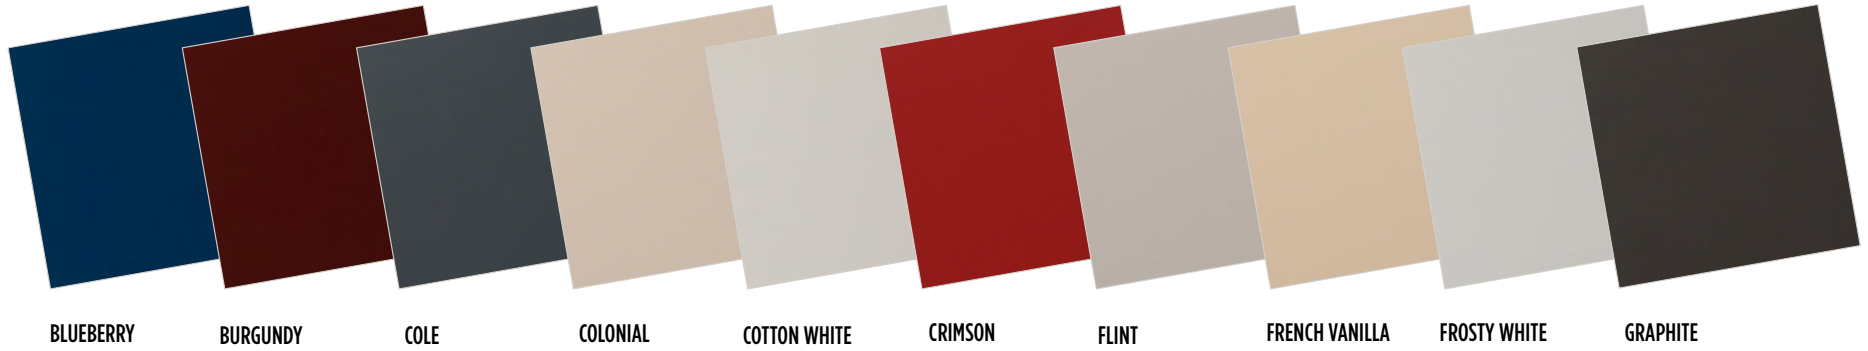

UTENSIL DRAWER

FILE FOLDER DRAWER

PAINT

AQUA ARCTIC BABY BLUE BAILEY BATTLESHIP GRAY BLACK

HARBOR GRAY HUNTER JET BLACK KEYLIME LAVENDER LEMON DROP

SANDSTONE SCARLET SKY SKYLAR SOFT WHITE SPRING

PAINT COLORS