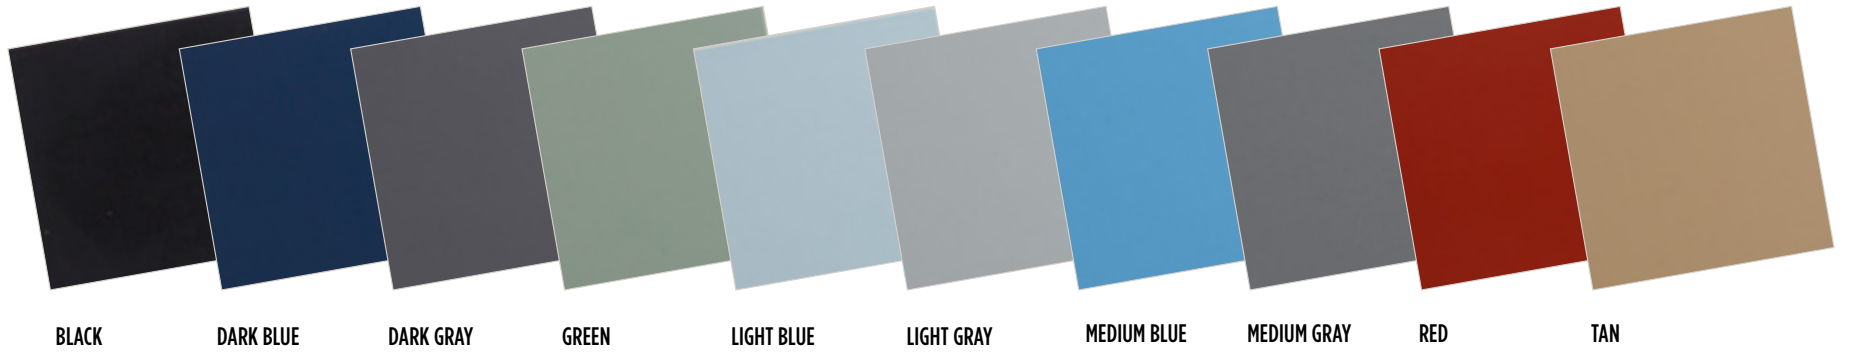

Meridian Products strongly recommends using a MDRF panel when painting solid wood doors & drawers to help control expansion & contraction moisture effects.

PRIMER COLORS

ACORN

AUTUMN

BAMBOO

BLACKENED CHERRY