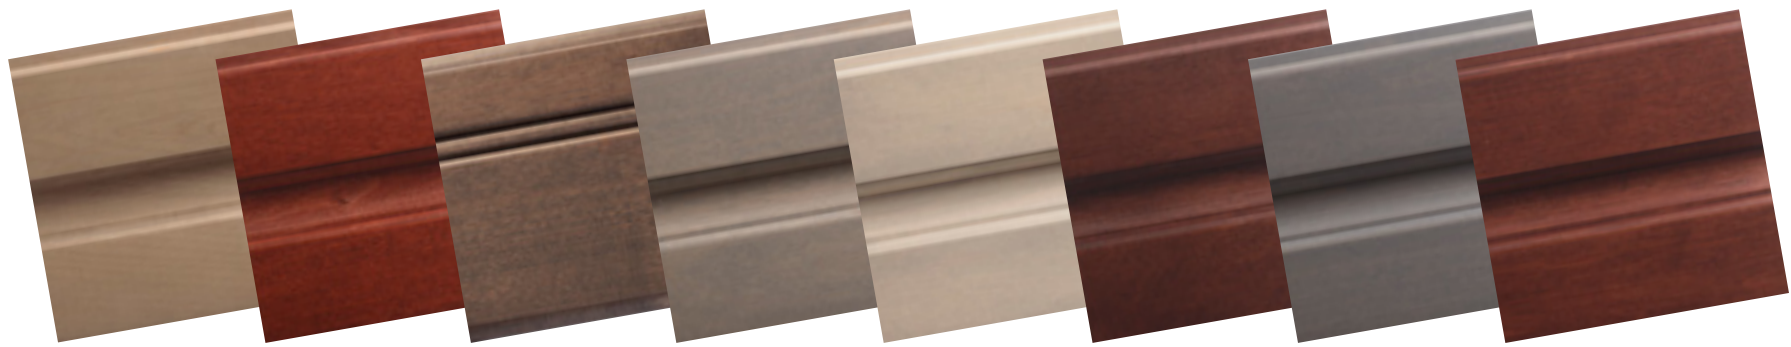

LIME

MERLOT

MIDNIGHT

WALNUT

STAIN ON HARD MAPLE

CINNAMON

CORDOBA

DOVE