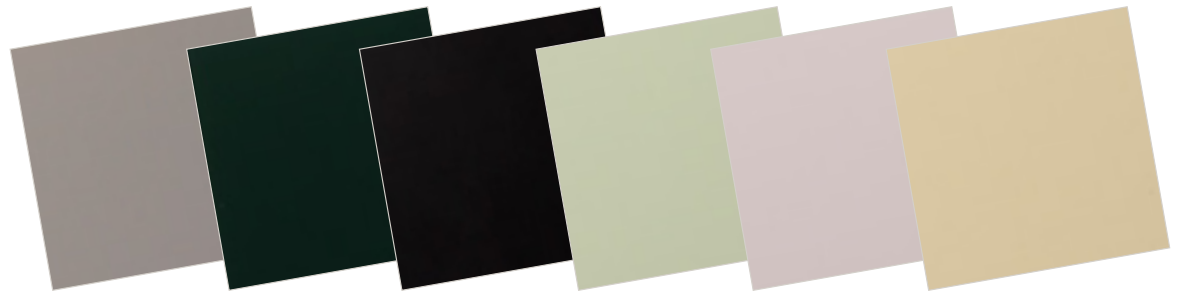

UTENSIL DRAWER

FILE FOLDER DRAWER

PAINT

AQUA ARCTIC BABY BLUE BAILEY BATTLESHIP GRAY BLACK

HARBOR GRAY HUNTER JET BLACK KEYLIME LAVENDER LEMON DROP

SANDSTONE SCARLET SKY SKYLAR SOFT WHITE SPRING

PAINT COLORS