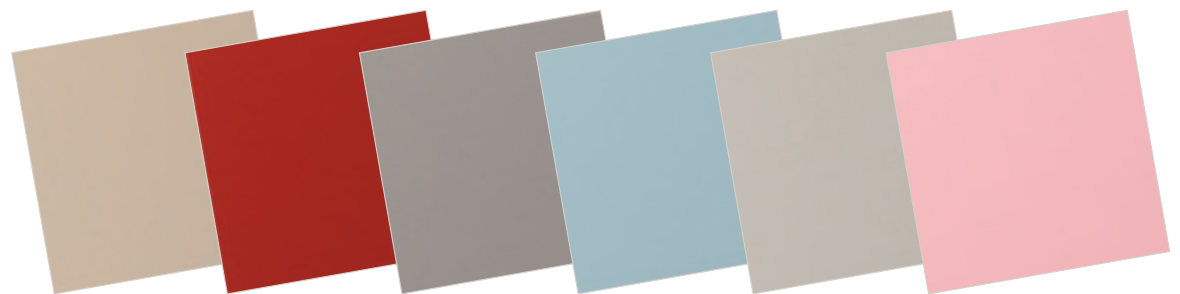

UTENSIL DRAWER

FILE FOLDER DRAWER

PAINT

AQUA ARCTIC BABY BLUE BAILEY BATTLESHIP GRAY BLACK

HARBOR GRAY HUNTER JET BLACK KEYLIME LAVENDER LEMON DROP

SANDSTONE SCARLET SKY SKYLAR SOFT WHITE SPRING

PAINT COLORS