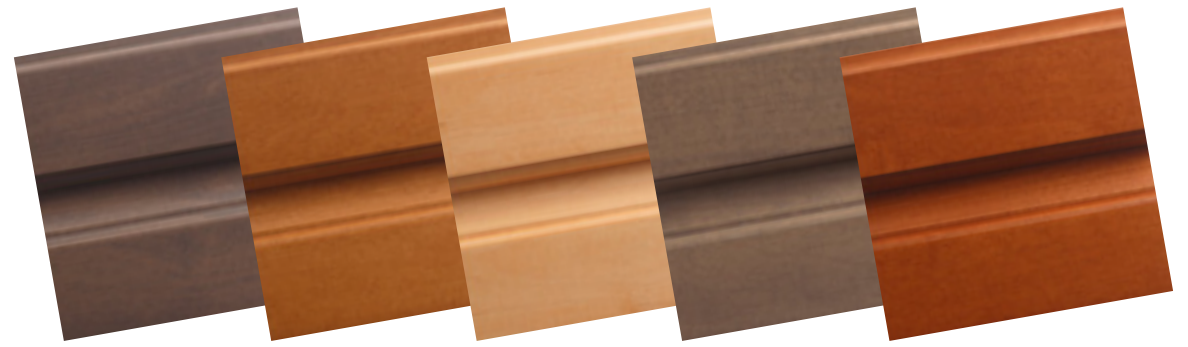

ACORN

AUTUMN

BAMBOO

BRAUN

CIDER