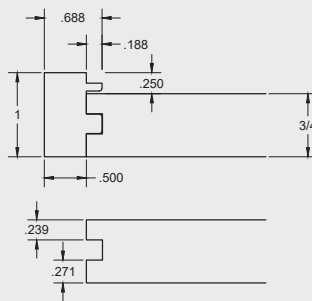

SLAB M465 SPECIFICATIONS