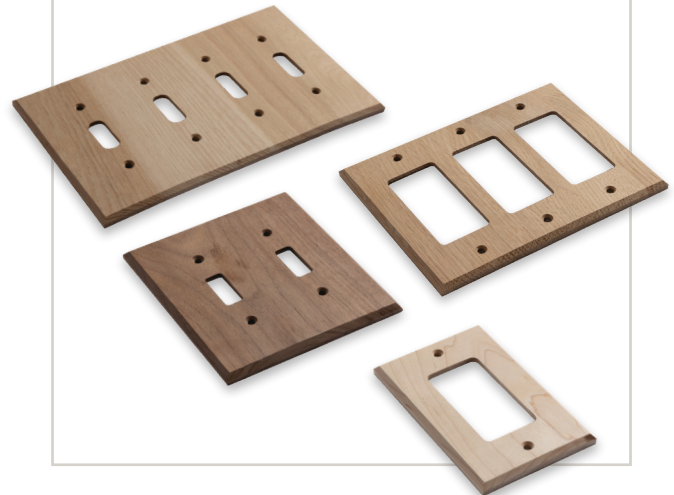

WHAT'S HAPPENING NOW

MERIDIAN PRODUCTS

NEWS, PRODUCT UPDATES & CURRENT INDUSTRY TRENDS | FALL 2023

SLAB 400 SERIES

As we all continue to ride the wave of the skinny shaker design (Slab 400s), Meridian Products is introducing two new looks to our line. The Slab M460 has the skinniest overall square bead look to-date, with a 1/4" wide frame and 1/8" set back. We are also introducing our first skinny shaker step bead in our Slab M465, which has an overall 7/8" wide framing with a double 1/8" step down.

SLAB M460

SLAB M460 SPECIFICATIONS

SLAB M465

SLAB M465 SPECIFICATIONS

CUSTOM CABINET SHELVING

Introducing our new finished cabinet shelf line. Save time and let us make your cabinet shelves for you.

All are made out of maple with a prefinished front edge band.

Available in any dimension. Shelf clips included.

Meridian Products now offers solid wood outlets and switch plates.

Available in the following species: Cherry, Hard Maple, Walnut, QS White Oak, and Hickory.

EVOLUTION SERIES EXPANDED

We are pleased to release our newest addition to our Evolution line. The release of Series 2 (Wood Grains), Series 3 (High Gloss), and Series 4 (Perfect Matte), complete the demand for a high-end alternative product line. All three lines are produced using laser edge banding to create an almost nonexistent joint with no glue line. It's a great choice for those wanting a modern European-looking kitchen or bath.