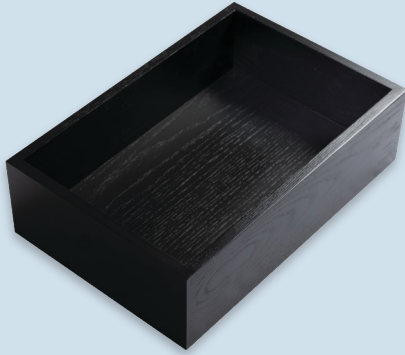

STORAGE SOLUTIONS

One of the fastest growing trends in the market is a painted drawer box. Our Jet Black paint on an oak box is both sleek and clean; it works as a pleasing contrast to a white kitchen, closet or bathroom project. New options for both closets and bathrooms are also available.

Oak in Jet Black