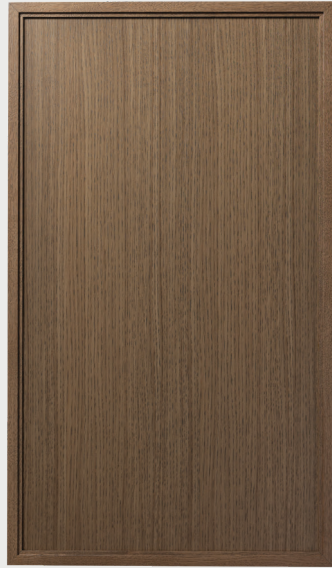

WHAT'S HAPPENING NOW

MERIDIAN PRODUCTS

NEWS, PRODUCT UPDATES & CURRENT INDUSTRY TRENDS | FALL 2023

SLAB 400 SERIES

As we all continue to ride the wave of the skinny shaker design (Slab 400s), Meridian Products is introducing two new looks to our line. The Slab M460 has the skinniest overall square bead look to-date, with a 1/4" wide frame and 1/8" set back. We are also introducing our first skinny shaker step bead in our Slab M465, which has an overall 7/8" wide framing with a double 1/8" step down.

SLAB M460

SLAB M460 SPECIFICATIONS

SLAB M465

SLAB M465 SPECIFICATIONS

CUSTOM CABINET SHELVING

Introducing our new finished cabinet shelf line. Save time and let us make your cabinet shelves for you.

All are made out of maple with a prefinished front edge band.

Available in any dimension. Shelf clips included.

Meridian Products now offers solid wood outlets and switch plates.

Available in the following species: Cherry, Hard Maple, Walnut, QS White Oak, and Hickory.