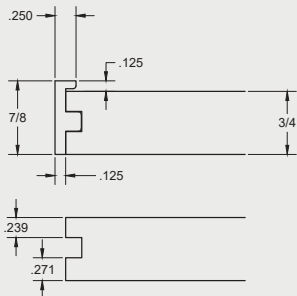

SLAB M460 SPECIFICATIONS